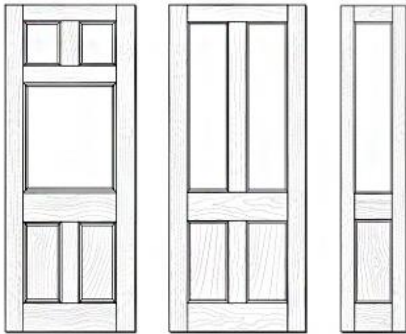

## Internal / External Doors

SOLID TIMBER

3 LIGHT  
2 PANEL  
820 x 2040 x 40

2 LIGHT  
2 PANEL  
820 x 2040 x 40

1 LIGHT  
1 PANEL  
SIDE LIGHT  
420 x 2040 x 40

DETAILS	DIMENSIONS (MM)	PRICE
3 Light 2 Panel	820 x 2040 x 40	\$ 299.00
2 Light 2 Panel	820 x 2040 x 40	\$ 319.00
1 Light 1 Panel Side Light	420 x 2040 x 40	\$ 249.00