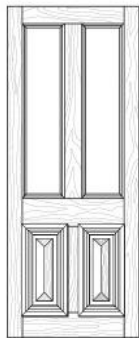

## External Doors

SOLID TIMBER

3 LIGHT  
2 PANEL  
WITH BATS  
& MLD & SHELF  
820 x 2040 x 40

1 LIGHT  
1 PANEL  
CRICKET BAT  
SIDE LIGHT  
420 x 2040 x 40

DETAILS	DIMENSIONS (MM)	PRICE
3 Light 2 Panel Door with Bats, MLD & Shelves	820 x 2040 x 40	\$ 365.00
1 Light 1 Panel Sidelight Cricket Bat	420 x 2040 x 40	\$ 259.00

## External Doors

SOLID TIMBER

4 PANEL  
CRICKET BAT  
ENTRY DOOR  
820 x 2040 x 40

2 LIGHT  
2 PANEL CRICKET BAT  
ENTRY DOOR  
820 x 2040 x 40

DETAILS	DIMENSIONS (MM)	PRICE
4 Panel Cricket Bat	820 x 2040 x 40	\$ 399.00
2 Light 2 Panel Cricket Bat	820 x 2040 x 40	\$ 339.00

## External Doors

SOLID TIMBER

5 LIGHT  
820 x 2040 x 40

DETAILS	DIMENSIONS (MM)	PRICE
5 Light	820 x 2040 x 40	\$ 359.00