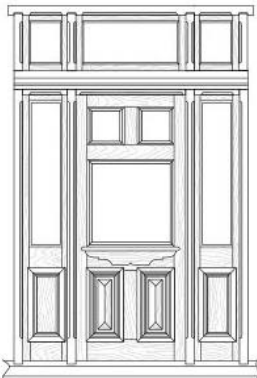

## French Doors

SOLID TIMBER

10 LIGHT FRENCH  
DOOR GLAZED  
620 / 720 / 820  
x 2040 x 40

5 LIGHT  
SIDE LIGHT  
GLAZED  
420 x 2040 x 40

DETAILS	DIMENSIONS (MM)	PRICE
10 Light (Glazed)	620/720/820 x 2040 x 40	\$ 352.00
5 Light Side Light (Glazed)	420 x 2040 x 40	\$ 279.00

## French Doors

SOLID TIMBER

6 LIGHT 1 PANEL  
GLAZED FRENCH DOOR  
620 / 720 / 820 x 2040 x 40

DETAILS	DIMENSIONS (MM)	PRICE
6 Light 1 Panel (Glazed)	620/720/820 x 2040 x 40	\$ 347.00

## Traditional Entry Door Frame

SOLID TIMBER

Glazing options available to suit this entry frame.

TRADITIONAL ENTRY DOOR  
WITH SIDE AND HEAD PANEL

DETAILS	PRICE
Traditional Entry Frame, Fanlight Sashes, Door	P.O.A