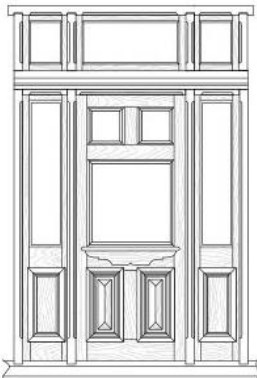

1 LIGHT
1 PANEL GLAZED
620 / 720 / 820
x 2040 / 2340 x 40

1 LIGHT
FRENCH DOOR GLAZED
620 / 720 / 820
x 2040 / 2340 x 40

DETAILS	DIMENSIONS (MM)	PRICE
1 Light 1 Panel (Glazed)	620/720/820 x 2040 x 40	\$ 299.00
1 Light 1 Panel (Glazed)	620/720/820 x 2340 x 40	\$ 318.00
1 Light 1 Panel Side Light (Glazed)	420 x 2040 x 40	\$ 252.00
1 Light (Glazed)	620/720/820 x 2040 x 40	\$ 299.00
1 Light (Glazed)	620/720/820 x 2340 x 40	\$ 318.00

SUBLACO RESTORATION

EST. 1981

French Doors

SOLID TIMBER

10 LIGHT FRENCH
DOOR GLAZED
620 / 720 / 820
x 2040 x 40

5 LIGHT
SIDE LIGHT
GLAZED
420 x 2040 x 40

DETAILS	DIMENSIONS (MM)	PRICE
10 Light (Glazed)	620/720/820 x 2040 x 40	\$ 352.00
5 Light Side Light (Glazed)	420 x 2040 x 40	\$ 279.00

French Doors

SOLID TIMBER

6 LIGHT 1 PANEL
GLAZED FRENCH DOOR
620 / 720 / 820 x 2040 x 40

DETAILS	DIMENSIONS (MM)	PRICE
6 Light 1 Panel (Glazed)	620/720/820 x 2040 x 40	\$ 347.00

Traditional Entry Door Frame

SOLID TIMBER

Glazing options available to suit this entry frame.

TRADITIONAL ENTRY DOOR
WITH SIDE AND HEAD PANEL

DETAILS	PRICE
Traditional Entry Frame, Fanlight Sashes, Door	P.O.A

SUBLACO RESTORATION

EST. 1981