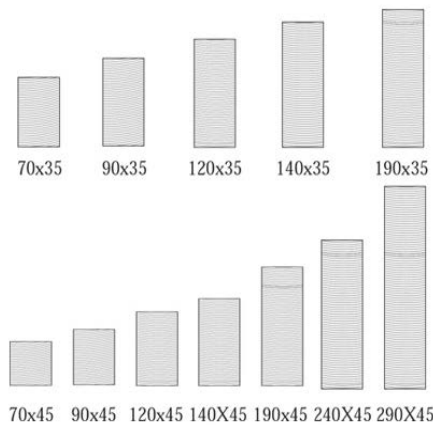

SUBLACO RESTORATION

EST. 1981

H3 - CCA F7 Timber

DIMENSIONS (MM)	LENGTHS (M)	L/M
70 x 35	3.6 / 4.2 / 4.8 / 5.4 / 6.0	$ 3.75
90 x 35	3.6 / 4.2 / 4.8 / 5.4 / 6.0	$ 4.38
120 x 35	3.6 / 4.8 / 6.0	$ 6.05
140 x 35	3.6 / 4.8 / 6.0	$ 8.16
190 x 35	3.6 / 4.8 / 6.0	$ 10.76
70 x 45	3.6 / 4.2 / 4.8 / 5.4 / 6.0	$ 4.81
90 x 45	3.6 / 4.2 / 4.8 / 5.4 / 6.0	$ 5.81
120 x 45	3.6 / 4.2 / 4.8 / 5.4 / 6.0	$ 8.66
140 x 45	3.6 / 4.2 / 4.8 / 5.4 / 6.0	$ 9.47
190 x 45	3.6 / 4.2 / 4.8 / 5.4 / 6.0	$ 12.50
240 x 45	3.6 / 4.8 / 6.0	$ 18.35
290 x 45	4.8 / 6.0	$ 22.10

Solid & Laminated Pine Posts

DETAILS	DIMENSIONS (MM)	LENGTHS (M)	L/M
Extreme Laminated Dressed CCA H4	88 x 88	2.4 / 3.0 / 3.6	$ 25.35
Solid CCA R/Sawn H5	100 x 100	1.5 / 1.8	$ 15.05
Extreme Laminated Dressed CCA H4	112 x 112	2.4 / 3.0 / 3.6 / 6.0	$ 47.40
Extreme Laminated Dressed CCA H4	135 x 135	3.6 / 6.0	$ 76.40
Baltic Laminated Dressed H4	115 x 115	2.7 / 5.4	$ 42.80
Baltic Laminated Dressed H4	140 x 140	2.7 / 5.4	$ 80.55
Baltic Laminated Dressed H4	190 x 190	3.0 / 6.0	$ 143.80

Laminated Hardwood Posts

KAPUR STOCKED ITEM, SPECIAL ORDER ON MERBAU POSTS (2 DAYS)

SPECIES	DIMENSIONS (MM)	LENGTHS (M)	L/M
Kapur Laminated Post GL18	95 x 95	Lengths available on request	$ 38.20
Kapur Laminated Post GL18	120 x 120	3.0 / 3.6	$ 67.05
Merbau Laminated Post GL13	95 x 95	From 1.8 to 6.0 m in 600 mm increments	$ 65.00
Merbau Laminated Post GL13	120 x 120	From 1.8 to 6.0 m in 600 mm increments	$ 104.45
Merbau Laminated Post GL13	135 x 135	From 1.8 to 5.4 m in 600 mm increments	$ 133.55
Merbau Laminated Post GL13	150 x 150	From 1.8 to 6.0 m in 600 mm increments	$ 165.65
Merbau Laminated Post GL13	190 x 190	From 1.8 to 5.4 m in 600 mm increments	$ 277.25

Laminated Bench Tops

SPECIAL ORDER (2 DAYS)

DETAILS	DIMENSIONS (MM)	LENGTHS (M)	L/M
Victorian Ash/Alpine Oak	385 x 33	2.7 / 5.4	$ 76.35
Victorian Ash/Alpine Oak	600 x 33	2.7 / 5.4	$ 118.80
Victorian Ash/Alpine Oak	984 x 33	2.7 / 5.4	$ 195.00
Victorian Ash	285 x 42	Lengths Available on Request	$ 103.50