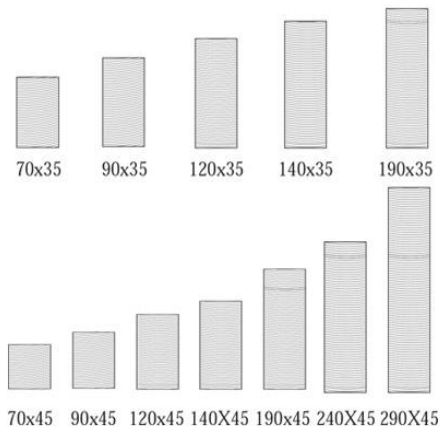

SUBIACO RESTORATION

EST. 1981

H3 - CCA F7 Timber

DIMENSIONS (MM)	LENGTHS (M)	L/M
70 x 35	3.6 / 4.2 / 4.8 / 5.4 / 6.0	$ 3.75
90 x 35	3.6 / 4.2 / 4.8 / 5.4 / 6.0	$ 4.38
120 x 35	3.6 / 4.8 / 6.0	$ 6.05
140 x 35	3.6 / 4.8 / 6.0	$ 8.16
190 x 35	3.6 / 4.8 / 6.0	$ 10.76
70 x 45	3.6 / 4.2 / 4.8 / 5.4 / 6.0	$ 4.81
90 x 45	3.6 / 4.2 / 4.8 / 5.4 / 6.0	$ 5.81
120 x 45	3.6 / 4.2 / 4.8 / 5.4 / 6.0	$ 8.66
140 x 45	3.6 / 4.2 / 4.8 / 5.4 / 6.0	$ 9.47
190 x 45	3.6 / 4.2 / 4.8 / 5.4 / 6.0	$ 12.50
240 x 45	3.6 / 4.8 / 6.0	$ 18.35
290 x 45	4.8 / 6.0	$ 22.10

Solid & Laminated Pine Posts

DETAILS	DIMENSIONS (MM)	LENGTHS (M)	L/M
Extreme Laminated Dressed CCA H4	88 x 88	2.4 / 3.0 / 3.6	$ 22.97
Solid CCA R/Sawn H5	100 x 100	1.5 / 1.8	$ 15.05
Extreme Laminated Dressed CCA H4	112 x 112	2.4 / 3.0 / 3.6 / 6.0	$ 45.15
Extreme Laminated Dressed CCA H4	135 x 135	3.6 / 6.0	$ 72.75
Baltic Laminated Dressed H4	115 x 115	2.7 / 5.4	$ 42.80
Baltic Laminated Dressed H4	140 x 140	2.7 / 5.4	$ 80.55
Baltic Laminated Dressed H4	190 x 190	3.0 / 6.0	$ 143.80

Laminated Hardwood Posts

KAPUR STOCKED ITEM, SPECIAL ORDER ON MERBAU POSTS (2 DAYS)

SPECIES	DIMENSIONS (MM)	LENGTHS (M)	L/M
Kapur Laminated Post GL18	95 x 95	Lengths available on request	$ 38.20
Kapur Laminated Post GL18	120 x 120	3.0 / 3.6	$ 67.05
Merbau Laminated Post GL13	95 x 95	From 1.8 to 6.0 m in 600 mm increments	$ 63.10
Merbau Laminated Post GL13	120 x 120	From 1.8 to 6.0 m in 600 mm increments	$ 101.45
Merbau Laminated Post GL13	135 x 135	From 1.8 to 5.4 m in 600 mm increments	$ 129.65
Merbau Laminated Post GL13	150 x 150	From 1.8 to 6.0 m in 600 mm increments	$ 160.75
Merbau Laminated Post GL13	190 x 190	From 1.8 to 5.4 m in 600 mm increments	$ 269.15

Laminated Bench Tops

SPECIAL ORDER (2 DAYS)

DETAILS	DIMENSIONS (MM)	LENGTHS (M)	L/M
Victorian Ash/Alpine Oak	385 x 33	2.7 / 5.4	$ 76.35
Victorian Ash/Alpine Oak	600 x 33	2.7 / 5.4	$ 118.80
Victorian Ash/Alpine Oak	984 x 33	2.7 / 5.4	$ 195.00
Victorian Ash	285 x 42	Lengths Available on Request	$ 103.50