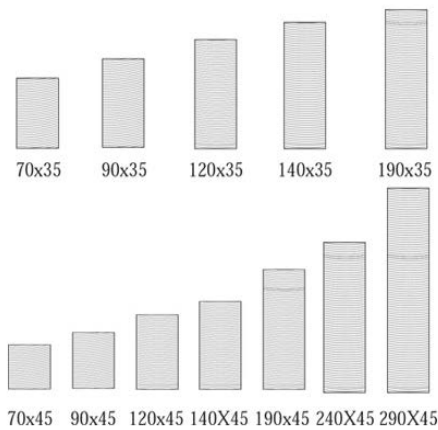

SUBIACO RESTORATION

EST. 1981

H3 - CCA F7 Timber

DIMENSIONS (MM)	LENGTHS (M)	L/M
70 x 35	3.6 / 4.2 / 4.8 / 5.4 / 6.0	$ 3.75
90 x 35	3.6 / 4.2 / 4.8 / 5.4 / 6.0	$ 4.38
120 x 35	3.6 / 4.8 / 6.0	$ 6.05
140 x 35	3.6 / 4.8 / 6.0	$ 8.16
190 x 35	3.6 / 4.8 / 6.0	$ 10.76
70 x 45	3.6 / 4.2 / 4.8 / 5.4 / 6.0	$ 4.81
90 x 45	3.6 / 4.2 / 4.8 / 5.4 / 6.0	$ 5.81
120 x 45	3.6 / 4.2 / 4.8 / 5.4 / 6.0	$ 8.66
140 x 45	3.6 / 4.2 / 4.8 / 5.4 / 6.0	$ 9.47
190 x 45	3.6 / 4.2 / 4.8 / 5.4 / 6.0	$ 12.50
240 x 45	3.6 / 4.8 / 6.0	$ 18.35
290 x 45	4.8 / 6.0	$ 22.10

Solid & Laminated Pine Posts

DETAILS	DIMENSIONS (MM)	LENGTHS (M)	L/M
Extreme Laminated Dressed CCA H4	88 x 88	2.4 / 3.0 / 3.6	$ 22.97
Solid CCA R/Sawn H5	100 x 100	1.5 / 1.8	$ 15.05
Extreme Laminated Dressed CCA H4	112 x 112	2.4 / 3.0 / 3.6 / 6.0	$ 45.15
Extreme Laminated Dressed CCA H4	135 x 135	3.6 / 6.0	$ 72.75
Baltic Laminated Dressed H4	115 x 115	2.7 / 5.4	$ 42.80
Baltic Laminated Dressed H4	140 x 140	2.7 / 5.4	$ 80.55
Baltic Laminated Dressed H4	190 x 190	3.0 / 6.0	$ 143.80

Laminated Hardwood Posts

KAPUR STOCKED ITEM, SPECIAL ORDER ON MERBAU POSTS (2 DAYS)

SPECIES	DIMENSIONS (MM)	LENGTHS (M)	L/M
Kapur Laminated Post GL18	95 x 95	Lengths available on request	$ 38.20
Kapur Laminated Post GL18	120 x 120	3.0 / 3.6	$ 67.05
Merbau Laminated Post GL13	95 x 95	From 1.8 to 6.0 m in 600 mm increments	$ 63.10
Merbau Laminated Post GL13	120 x 120	From 1.8 to 6.0 m in 600 mm increments	$ 101.45
Merbau Laminated Post GL13	135 x 135	From 1.8 to 5.4 m in 600 mm increments	$ 129.65
Merbau Laminated Post GL13	150 x 150	From 1.8 to 6.0 m in 600 mm increments	$ 160.75
Merbau Laminated Post GL13	190 x 190	From 1.8 to 5.4 m in 600 mm increments	$ 269.15

Laminated Bench Tops

SPECIAL ORDER (2 DAYS)

DETAILS	DIMENSIONS (MM)	LENGTHS (M)	L/M
Victorian Ash/Alpine Oak	385 x 33	2.7 / 5.4	$ 69.25
Victorian Ash/Alpine Oak	600 x 33	2.7 / 5.4	$ 107.75
Victorian Ash/Alpine Oak	984 x 33	2.7 / 5.4	$ 177.00
Victorian Ash	285 x 42	Lengths Available on Request	$ 90.25