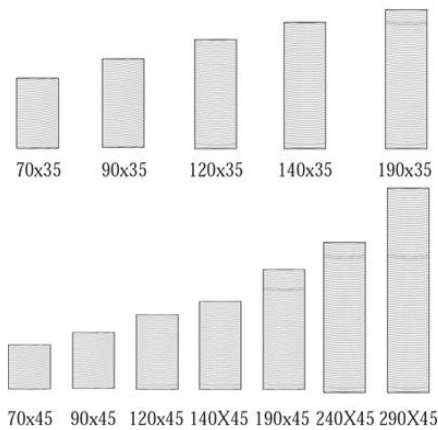

Millboard Fascia

The Millboard Fascia adds a finishing touch that will really enhance your project

COLOUR	DIMENSIONS (MM)	LENGTHS (M)	PRICE EA
Coppered Oak	148 x 18	3.2	\$ 120.45
Carbonised	148 x 18	3.2	\$ 120.45
Smoked Oak	148 x 18	3.2	\$ 120.45
Golden Oak	148 x 18	3.2	\$ 120.45
Limed Oak	148 x 18	3.2	\$ 120.45
Jarrah	148 x 18	3.2	\$ 120.45
Vintage	148 x 18	3.2	\$ 120.45

Millboard Step Edge

The Millboard Bullnosed Step Edge provides a simple finish for a step or to neatly cap the edges of your decking area

COLOUR	DIMENSIONS (MM)	LENGTHS (M)	PRICE EA
Coppered Oak	50 x 33	3.2	\$ 149.60
Carbonised	50 x 33	3.2	\$ 149.60
Smoked Oak	50 x 33	3.2	\$ 149.60
Golden Oak	50 x 33	3.2	\$ 149.60
Limed Oak	50 x 33	3.2	\$ 149.60
Jarrah	50 x 33	3.2	\$ 149.60
Vintage	50 x 33	3.2	\$ 149.60

Millboard Accessories

COLOUR	SIZE	QUANTITY	PRICE
S/Steel Trim Head Durafix Screw	60 x 4.5	250	\$ 99.30
Touch Up Paint	500ml	1	\$ 84.30

SUBLACO RESTORATION

EST. 1981

H3 - CCA F7 Timber

DIMENSIONS (MM)	LENGTHS (M)	L/M
70 x 35	3.6 / 4.2 / 4.8 / 5.4 / 6.0	\$ 4.15
90 x 35	3.6 / 4.2 / 4.8 / 5.4 / 6.0	\$ 5.10
120 x 35	3.6 / 4.8 / 6.0	\$ 6.95
140 x 35	3.6 / 4.8 / 6.0	\$ 8.10
190 x 35	3.6 / 4.8 / 6.0	\$ 11.55
70 x 45	3.6 / 4.2 / 4.8 / 5.4 / 6.0	\$ 5.15
90 x 45	3.6 / 4.2 / 4.8 / 5.4 / 6.0	\$ 6.16
120 x 45	3.6 / 4.2 / 4.8 / 5.4 / 6.0	\$ 9.70
140 x 45	3.6 / 4.2 / 4.8 / 5.4 / 6.0	\$ 10.60
190 x 45	3.6 / 4.2 / 4.8 / 5.4 / 6.0	\$ 14.50
240 x 45	3.6 / 4.8 / 6.0	\$ 20.00
290 x 45	4.8 / 6.0	\$ 24.10