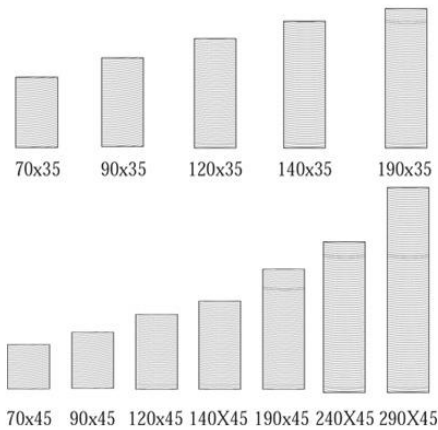

SUBIACO RESTORATION

EST. 1981

H3 - CCA F7 Timber

DIMENSIONS (MM)	LENGTHS (M)	L/M
70 x 35	3.6 / 4.2 / 4.8 / 5.4 / 6.0	$ 3.92
90 x 35	3.6 / 4.2 / 4.8 / 5.4 / 6.0	$ 4.60
120 x 35	3.6 / 4.8 / 6.0	$ 6.29
140 x 35	3.6 / 4.8 / 6.0	$ 7.35
190 x 35	3.6 / 4.8 / 6.0	$ 10.47
70 x 45	3.6 / 4.2 / 4.8 / 5.4 / 6.0	$ 4.81
90 x 45	3.6 / 4.2 / 4.8 / 5.4 / 6.0	$ 6.16
120 x 45	3.6 / 4.2 / 4.8 / 5.4 / 6.0	$ 8.80
140 x 45	3.6 / 4.2 / 4.8 / 5.4 / 6.0	$ 9.58
190 x 45	3.6 / 4.2 / 4.8 / 5.4 / 6.0	$ 13.13
240 x 45	3.6 / 4.8 / 6.0	$ 18.16
290 x 45	4.8 / 6.0	$ 21.91

Solid & Laminated Pine Posts

DETAILS	DIMENSIONS (MM)	LENGTHS (M)	L/M
Extreme Laminated Dressed CCA H4	88 x 88	2.4 / 3.0 / 3.6	$ 22.30
Solid CCA R/Sawn H5	100 x 100	1.5 / 1.8	$ 13.66
Extreme Laminated Dressed CCA H4	112 x 112	2.4 / 3.0 / 3.6 / 6.0	$ 43.25
Extreme Laminated Dressed CCA H4	135 x 135	3.6 / 6.0	$ 70.65
Baltic Laminated Dressed H4	115 x 115	2.7 / 5.4	$ 39.80
Baltic Laminated Dressed H4	140 x 140	2.7 / 5.4	$ 77.45
Baltic Laminated Dressed H4	190 x 190	3.0 / 6.0	$ 135.35

Laminated Hardwood Posts

KAPUR STOCKED ITEM, SPECIAL ORDER ON MERBAU POSTS (2 DAYS)

SPECIES	DIMENSIONS (MM)	LENGTHS (M)	L/M
Kapur Laminated Post GL18	95 x 95	Lengths available on request	$ 36.40
Kapur Laminated Post GL18	120 x 120	3.0 / 3.6	$ 63.85
Merbau Laminated Post GL13	95 x 95	From 1.8 to 6.0 m in 600 mm increments	$ 55.00
Merbau Laminated Post GL13	120 x 120	From 1.8 to 6.0 m in 600 mm increments	$ 88.40
Merbau Laminated Post GL13	135 x 135	From 1.8 to 5.4 m in 600 mm increments	$ 113.00
Merbau Laminated Post GL13	190 x 190	From 1.8 to 5.4 m in 600 mm increments	$ 246.25

Laminated Bench Tops

SPECIAL ORDER (2 DAYS)

DETAILS	DIMENSIONS (MM)	LENGTHS (M)	L/M
Victorian Ash/Alpine Oak	385 x 33	2.7 / 5.4	$ 63.50
Victorian Ash/Alpine Oak	600 x 33	2.7 / 5.4	$ 98.90
Victorian Ash/Alpine Oak	984 x 33	2.7 / 5.4	$ 162.00