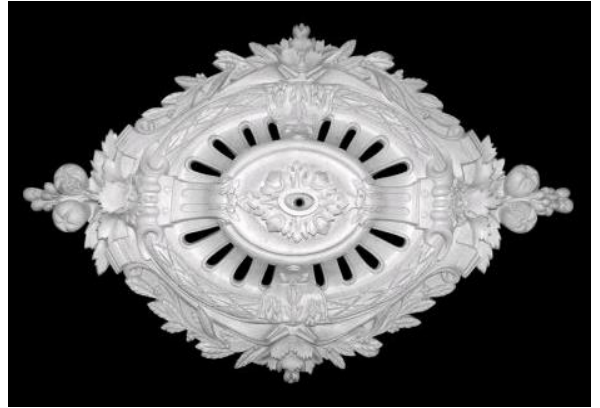

Ceiling Roses

RETAIL PRICE LIST

Prices inc. GST

SUBLACO RESTORATION

EST. 1981

CEILING ROSES

A TRULY CLASSICAL COLLECTION OF ORNAMENTAL DESIGNS TO ENHANCE YOUR HOME. RESIN IS A LIGHTWEIGHT DURABLE MATERIAL. EACH ROSE IS FINISHED WITH A LAYER OF PRIMER FOR EASY PAINTING. RESIN IS FLEXIBLE SO ANY MINOR BOWING WILL CORRECT ITSELF WHEN SCREWED INTO POSITION.

CLASSIC HALL, White Primed

POMEGRANATE, White Primed

FINISHES	DIMENSIONS (MM)	PRICE
White Primed	640 (L) x 480 (W) x 80 (D)	\$ 189.00

FINISHES	DIMENSIONS (MM)	PRICE
White Primed	915 (L) x 590 (W) x 120 (D)	\$ 189.00

EMPIRE, White Primed

BEAUMONT, White Primed

FINISHES	DIMENSIONS (MM)	PRICE
White Primed	790 (L) x 790 (W) x 45 (D)	\$ 189.00

FINISHES	DIMENSIONS (MM)	PRICE
White Primed	570 (L) x 570 (W) x 30 (D)	\$ 189.00

FOUR POINT, White Primed

FINISHES	DIMENSIONS (MM)	PRICE
White Primed	740 (L) x 740 (W) x 101 (D)	\$ 189.00

NEO GOTHIC, White Primed

FINISHES	DIMENSIONS (MM)	PRICE
White Primed	760 (L) x 760 (W) x 65 (D)	\$ 189.00