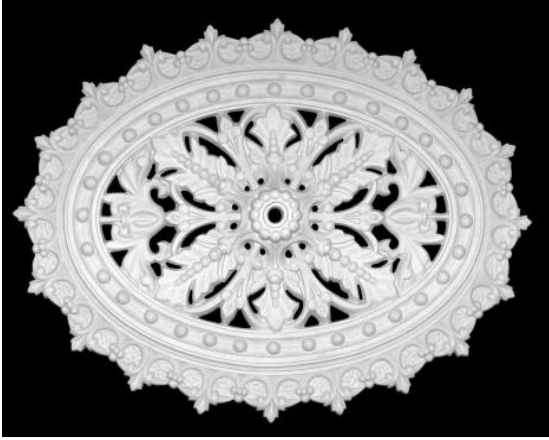

Ceiling Roses

RETAIL PRICE LIST

Prices inc. GST

SUBLACO RESTORATION

EST. 1981

CEILING ROSES

A TRULY CLASSICAL COLLECTION OF ORNAMENTAL DESIGNS TO ENHANCE YOUR HOME. RESIN IS A LIGHTWEIGHT DURABLE MATERIAL. EACH ROSE IS FINISHED WITH A LAYER OF PRIMER FOR EASY PAINTING. RESIN IS FLEXIBLE SO ANY MINOR BOWING WILL CORRECT ITSELF WHEN SCREWED INTO POSITION.

CLASSIC HALL, White Primed

POMEGRANATE, White Primed

FINISHES	DIMENSIONS (MM)	PRICE
White Primed	640 (L) x 480 (W) x 80 (D)	\$ 189.00

FINISHES	DIMENSIONS (MM)	PRICE
White Primed	915 (L) x 590 (W) x 120 (D)	\$ 189.00

EMPIRE, White Primed

BEAUMONT, White Primed

FINISHES	DIMENSIONS (MM)	PRICE
White Primed	790 (L) x 790 (W) x 45 (D)	\$ 189.00

FINISHES	DIMENSIONS (MM)	PRICE
White Primed	570 (L) x 570 (W) x 30 (D)	\$ 189.00

FOUR POINT, White Primed

FINISHES	DIMENSIONS (MM)	PRICE
White Primed	740 (L) x 740 (W) x 101 (D)	\$ 189.00

NEO GOTHIC, White Primed

FINISHES	DIMENSIONS (MM)	PRICE
White Primed	760 (L) x 760 (W) x 65 (D)	\$ 189.00