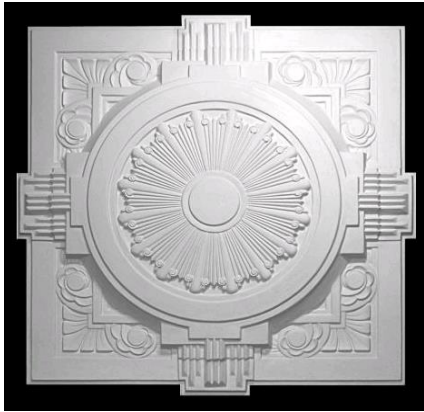

Ceiling Roses

RETAIL PRICE LIST

Prices inc. GST

SUBLACO RESTORATION

EST. 1981

CEILING ROSES

A TRULY CLASSICAL COLLECTION OF ORNAMENTAL DESIGNS TO ENHANCE YOUR HOME. RESIN IS A LIGHTWEIGHT DURABLE MATERIAL. EACH ROSE IS FINISHED WITH A LAYER OF PRIMER FOR EASY PAINTING. RESIN IS FLEXIBLE SO ANY MINOR BOWING WILL CORRECT ITSELF WHEN SCREWED INTO POSITION.

CLASSIC HALL, White Primed

POMEGRANATE, White Primed

FINISHES	DIMENSIONS (MM)	PRICE
White Primed	640 (L) x 480 (W) x 80 (D)	\$ 189.00

FINISHES	DIMENSIONS (MM)	PRICE
White Primed	915 (L) x 590 (W) x 120 (D)	\$ 189.00

EMPIRE, White Primed

BEAUMONT, White Primed

FINISHES	DIMENSIONS (MM)	PRICE
White Primed	790 (L) x 790 (W) x 45 (D)	\$ 189.00

FINISHES	DIMENSIONS (MM)	PRICE
White Primed	570 (L) x 570 (W) x 30 (D)	\$ 189.00

EST. 1981

FLOWER & LEAF, White Primed

FINISHES	DIMENSIONS (MM)	PRICE
White Primed	730 (L) x 730 (W) x 45 (D)	\$ 189.00

HIGHBURY, White Primed

FINISHES	DIMENSIONS (MM)	PRICE
White Primed	785 (L) x 785 (W) x 120 (D)	\$ 189.00