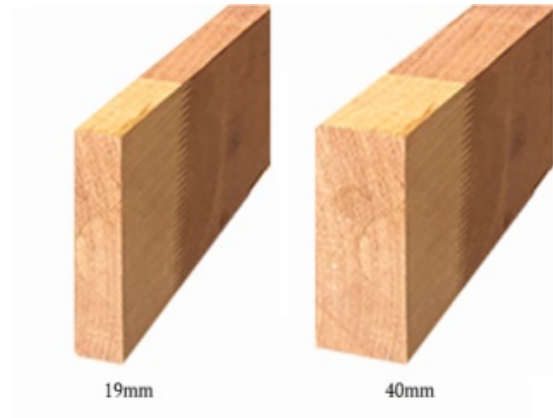

Merbau Dressed All Round Solid

BAL29 FIRE RATED - A HIGHLY DURABLE AND RESISTANT TO SHRINKAGE, TWISTING AND TERMITES

2-3 DAYS

| DIMENSIONS (MM) | LENGTHS (M) | L/M |
|-----------------|----------------|----------|
| 140 x 42 | Random Lengths | \$ 47.50 |
| 190 x 42 | Random Lengths | \$ 66.25 |
| 240 x 42 | Random Lengths | \$ 72.75 |
| 290 x 42 | Random Lengths | \$ 91.65 |

Meranti Dressed All Round

A VERSATILE HARDWOOD, TYPICALLY USED FOR DECORATIVE PURPOSES SUCH AS MOULDINGS, FURNITURE, PANELLING, JOINERY ETC...

STOCKED

| DIMENSIONS (MM) | LENGTHS (M) | L/M |
|-----------------|----------------|----------|
| 42 x 19 | 3.6 to 5.7 | \$ 1.90 |
| 68 x 19 | 3.6 to 5.7 | \$ 3.20 |
| 90 x 19 | 3.6 to 5.7 | \$ 4.43 |
| 138 X 19 | 3.6 to 5.7 | \$ 6.82 |
| 112 x 40 | Random Lengths | \$ 19.95 |
| 135 x 40 | Random Lengths | \$ 25.00 |
| 180 x 40 | Random Lengths | \$ 35.00 |

SUBIACO RESTORATION

EST. 1981

Meranti Finger Jointed

A VERSATILE HARDWOOD, TYPICALLY USED FOR DECORATIVE PURPOSES SUCH AS MOULDINGS, FURNITURE, PANELLING, JOINERY ETC...

STOCKED

| DIMENSIONS (MM) | LENGTHS (M) | L/M |
|-----------------|-------------|----------|
| 42 x 19 | 5.7 | \$ 1.68 |
| 68 x 19 | 5.7 | \$ 2.80 |
| 90 x 19 | 5.7 | \$ 3.64 |
| | | |
| 112 x 40 | 5.4 | \$ 12.60 |
| 130 x 40 | 5.4 | \$ 14.60 |