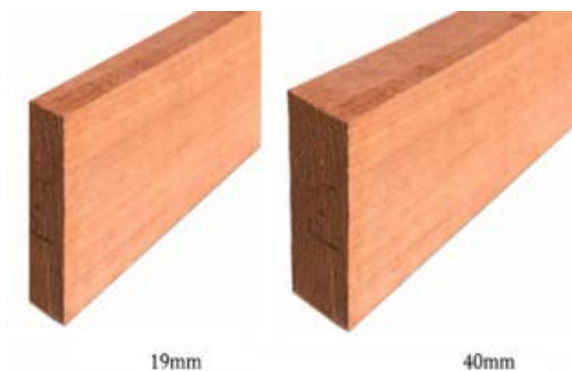

DIMENSIONS (MM)	LENGTHS (M)	L/M
42 x 19	3.6 to 5.7	$ 1.90
68 x 19	3.6 to 5.7	$ 3.20
90 x 19	3.6 to 5.7	$ 4.43
138 X 19	3.6 to 5.7	$ 6.82
112 x 40	Random Lengths	$ 19.95
135 x 40	Random Lengths	$ 25.00
180 x 40	Random Lengths	$ 35.00