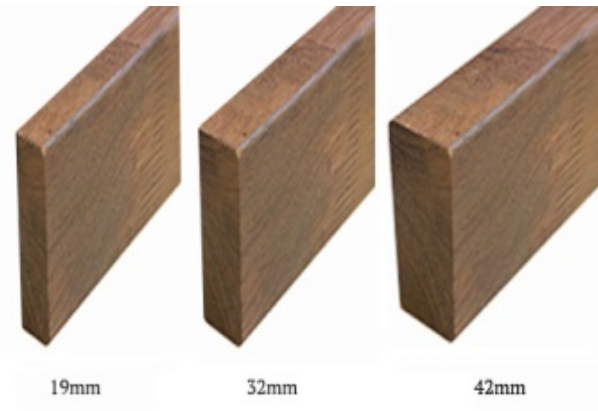

Meranti Dressed All Round

A VERSATILE HARDWOOD, TYPICALLY USED FOR DECORATIVE PURPOSES SUCH AS MOULDINGS, FURNITURE, PANELLING, JOINERY ETC...

STOCKED

| DIMENSIONS (MM) | LENGTHS (M) | L/M |
|-----------------|----------------|----------|
| 42 x 19 | 3.6 to 5.7 | \$ 1.90 |
| 68 x 19 | 3.6 to 5.7 | \$ 3.20 |
| 90 x 19 | 3.6 to 5.7 | \$ 4.43 |
| 138 X 19 | 3.6 to 5.7 | \$ 6.82 |
| 112 x 40 | Random Lengths | \$ 19.95 |
| 135 x 40 | Random Lengths | \$ 25.00 |
| 180 x 40 | Random Lengths | \$ 35.00 |

SUBIACO RESTORATION

EST. 1981

Meranti Finger Jointed

A VERSATILE HARDWOOD, TYPICALLY USED FOR DECORATIVE PURPOSES SUCH AS MOULDINGS, FURNITURE, PANELLING, JOINERY ETC...

STOCKED

| DIMENSIONS (MM) | LENGTHS (M) | L/M |
|-----------------|-------------|----------|
| 42 x 19 | 5.7 | \$ 1.68 |
| 68 x 19 | 5.7 | \$ 2.80 |
| 90 x 19 | 5.7 | \$ 3.64 |
| | | |
| 112 x 40 | 5.4 | \$ 12.60 |
| 130 x 40 | 5.4 | \$ 14.60 |

Merbau Finger Jointed

BAL29 FIRE RATED - A HIGHLY DURABLE AND RESISTANT TO SHRINKAGE, TWISTING AND TERMITES

2-3 DAYS

| DIMENSIONS (MM) | LENGTHS (M) | L/M |
|-----------------|------------------|----------|
| 42 x 19 | 5.4 | \$ 4.89 |
| 70 x 19 | 5.4 | \$ 9.40 |
| | | |
| 70 x 32 | 3.0 to 6.0 | \$ 18.30 |
| 90 x 32 | 3.0 to 6.0 | \$ 23.45 |
| | | |
| 42 x 42 | 5.4 | \$ 14.35 |
| 70 x 42 | 3.0 to 6.0 | \$ 23.40 |
| | | |
| 90 x 42 | 3.0 to 6.0 / 7.2 | \$ 30.10 |