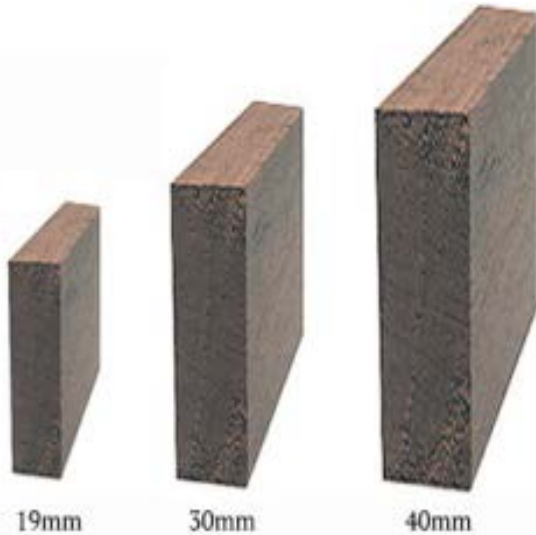

Jarrah Standard Dressed All Round

RENOWNED FOR ITS VERSATILITY, DURABILITY AND STRENGTH

STOCKED

| DIMENSIONS (MM) | LENGTHS (M) | L/M |
|-----------------|----------------|----------|
| 42 x 19 | Random Lengths | \$ 5.65 |
| 80 x 19 | Random Lengths | \$ 11.25 |
| 125 x 19 | Random Lengths | \$ 16.90 |
| 180 x 19 | Random Lengths | \$ 22.50 |
| 40 x 30 | Random Lengths | \$ 8.55 |
| 80 x 30 | Random Lengths | \$ 17.10 |
| 125 x 30 | Random Lengths | \$ 25.65 |
| 180 x 30 | Random Lengths | \$ 34.20 |
| 40 x 40 | Random Lengths | \$ 11.25 |
| 80 x 40 | Random Lengths | \$ 22.50 |
| 112 x 40 | Random Lengths | \$ 28.15 |
| 135 x 40 | Random Lengths | \$ 33.75 |
| 180 x 40 | Random Lengths | \$ 45.00 |