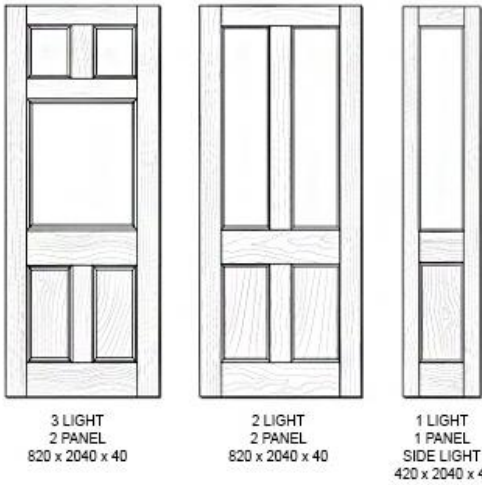

SUBLACO RESTORATION

EST. 1981

Internal / External Doors

SOLID ENGINEERED TIMBER

DETAILS	DIMENSIONS (MM)	PRICE
3 Light 2 P * Limited stock available	820 x 2040 x 40	\$ 299.00
2 Light 2 Panel	820 x 2040 x 40	\$ 319.00
1 Light 1 Panel Side Light	420 x 2040 x 40	\$ 249.00

Internal / External Doors

DETAILS	DIMENSIONS (MM)	PRICE
* 9 Light 2 Panel (Glazed) Primed	820 x 2040 x 40	
2 Light 2 Panel	820 x 2040 x 40	\$ 319.00

* Coming Soon

Internal Doors

DETAILS	DIMENSIONS (MM)	PRICE
Bungalow (run out Stock)	870 x 2040 x 35	\$ 239.00
Bungalow 1 Light 2 Panel	720/820 x 2040 x 35	\$ 239.00
Bungalow Primed	720 x 2040 x 35	\$ 260.00
Bungalow Primed	820 x 2040 x 35	\$ 270.00