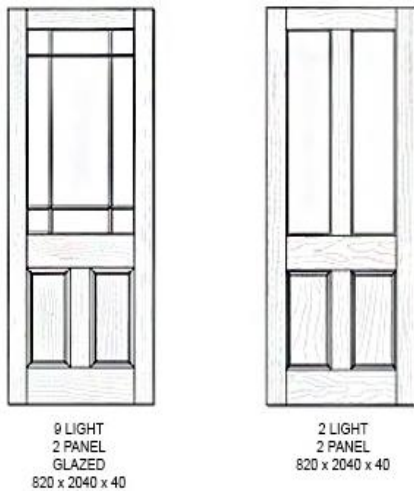

SUBLACO RESTORATION

EST. 1981

Internal / External Doors

SOLID ENGINEERED TIMBER

DETAILS	DIMENSIONS (MM)	PRICE
3 Light 2 P * Limited stock available	820 x 2040 x 40	\$ 299.00
2 Light 2 Panel	820 x 2040 x 40	\$ 319.00
1 Light 1 Panel Side Light	420 x 2040 x 40	\$ 249.00

Internal / External Doors

DETAILS	DIMENSIONS (MM)	PRICE
* 9 Light 2 Panel (Glazed) Primed	820 x 2040 x 40	
2 Light 2 Panel	820 x 2040 x 40	\$ 319.00

* Coming Soon

Internal Doors

DETAILS	DIMENSIONS (MM)	PRICE
Bungalow (run out Stock)	870 x 2040 x 35	\$ 239.00
Bungalow 1 Light 2 Panel	720/820 x 2040 x 35	\$ 239.00
Bungalow Primed	720 x 2040 x 35	\$ 260.00
Bungalow Primed	820 x 2040 x 35	\$ 270.00

SUBLACO RESTORATION

EST. 1981

Internal Doors

SOLID ENGINEERED TIMBER

BEADED
4 PANEL
620/720/820/870
x 2040 x 35

DETAILS	DIMENSIONS (MM)	PRICE
Beaded 4 Panel (run out stock)	870 x 2040 x 35	\$ 240.00
Beaded 4 Panel White Primed	720 x 2040 x 35	\$ 339.00
Beaded 4 Panel White Primed	820 x 2040 x 35	\$ 359.00