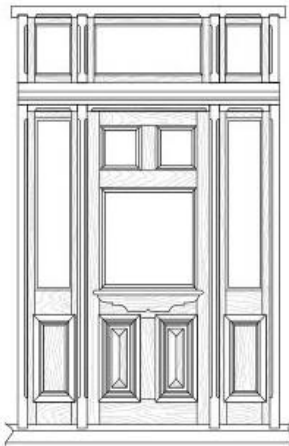

Traditional Entry Door Frame

SOLID TIMBER

Glazing options available to suit this entry frame.

TRADITIONAL ENTRY DOOR
WITH SIDE AND HEAD PANEL

DETAILS	PRICE
Traditional Entry Frame, Fanlight Sashes, Door	P.O.A

Pre-Hung Bi-Fold Doors and Frame

PRE-HUNG (DISASSEMBLED FOR TRANSPORT)

1 Light and 1 Light / 1 Panel Doors. Other doors available.