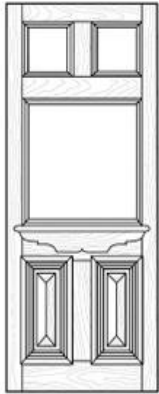

HAMPTON Internal Doors

HONEYCOMB CONSTRUCTION - CLEAR GLASS PICTURED

HAM1

HAM1 (CLEAR)

HAM16 (CLEAR)

DETAILS	DIMENSIONS (MM)	PRICE
HAM1	820 x 2040 x 35	\$ 442.00
HAM1 (CLEAR)	820 x 2040 x 35	\$ 483.00
HAM16 (CLEAR)	820 x 2040 x 35	\$ 602.00

Door size options available to order

410 / 420 / 460 / 520 / 620 / 720 / 770 / 820

SUBLACO RESTORATION

EST. 1981

External Doors

ENGINEERED SOLID TIMBER

3 LIGHT
2 PANEL
WITH BATS
& MLD & SHELF
820 x 2040 x 40

1 LIGHT
1 PANEL
CRICKET BAT
SIDE LIGHT
420 x 2040 x 40

DETAILS	DIMENSIONS (MM)	PRICE
3 Lt 2 Panel Door with Bats, MLD & Shelves *Limited stock available	820 x 2040 x 40	\$ 365.00
1 Lt 1Pnl Sidelight C/Bat White Primed	420 x 2040 x 40	\$ 309.00