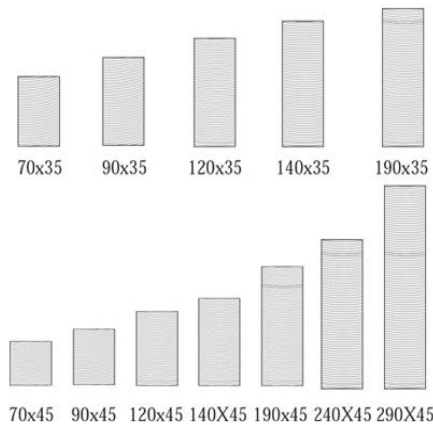

Modwood Screening Style your home without the initial preparation or ongoing maintenance

COLOUR	DIMENSIONS (MM)	LENGTHS (M)	PRICE EA
Jarrah	68 x 17	4.8	\$ 41.20
Blackbean	68 x 17	4.8	\$ 41.20
Silvergum	68 x 17	4.8	\$ 41.20
Sahara	68 x 17	4.8	\$ 41.20

KlevaKlip Snap-Loc

Made from a high quality, UV stabilised, impact modified Engineered Nylon

TYPE	DIMENSIONS (MM)	DETAILS	PRICE
88mm	559 x 40	6 Boards per strip	\$ 5.25
137mm	573 x 40	4 Boards per strip	\$ 5.29

KlevaKlip

DETAILS	SIZE	PRICE
Toolbox Sealant	400G	\$ 21.80

SUBIACO RESTORATION

EST. 1981

H3 - CCA F7 Timber

DIMENSIONS (MM)	LENGTHS (M)	L/M
70 x 35	3.6 / 4.2 / 4.8 / 5.4 / 6.0	\$ 3.75
90 x 35	3.6 / 4.2 / 4.8 / 5.4 / 6.0	\$ 4.67
120 x 35	3.6 / 4.8 / 6.0	\$ 6.05
140 x 35	3.6 / 4.8 / 6.0	\$ 8.16
190 x 35	3.6 / 4.8 / 6.0	\$ 10.76
70 x 45	3.6 / 4.2 / 4.8 / 5.4 / 6.0	\$ 4.95
90 x 45	3.6 / 4.2 / 4.8 / 5.4 / 6.0	\$ 5.81
120 x 45	3.6 / 4.2 / 4.8 / 5.4 / 6.0	\$ 8.66
140 x 45	3.6 / 4.2 / 4.8 / 5.4 / 6.0	\$ 9.47
190 x 45	3.6 / 4.2 / 4.8 / 5.4 / 6.0	\$ 12.50
240 x 45	3.6 / 4.8 / 6.0	\$ 18.35
290 x 45	4.8 / 6.0	\$ 22.10