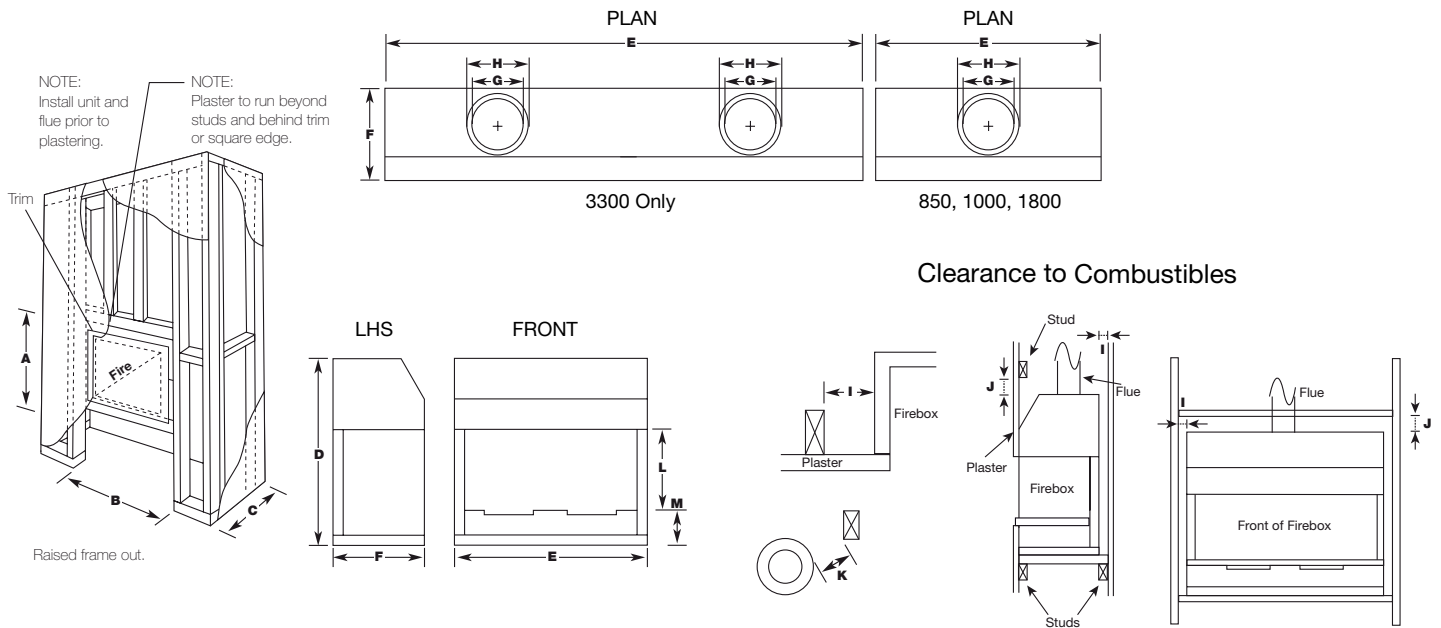

SPECIFICATIONS & CONSTRUCTION

	A	B	C	D	E	F	G	H	I	J	K	L	M	NG Mj/h	LP Mj/h	GPO REQ'D	VENTILATION
850	1020	1000	475	920	950	450	200	250	25	100	25	400	170	37	33	YES	32000mm²
1000	1020	1150	475	920	1100	450	250	300	25	100	25	400	170	39	34	YES	50000mm²
1500	1100	1650	475	1000	1600	450	300	350	25	100	25	330	170	55	48	YES	72000mm²
1800	1240	1950	475	1140	1900	450	300	350	25	100	25	330	170	60	48	YES	72000mm²
3300	1240	3450	475	1140	3400	450	300	350	25	100	25	330	170	120	96	YES	144000mm²

Warranty: Provided your Real Flame Gas Fire is installed by a licensed Gas Fitter in accordance with our Installation Instructions and operated in accordance with our Operating Manual, your Firebox is warranted for ten years and all other parts for one year from date of purchase. Refer to our website or our Installation and Operating Manual for a comprehensive warranty.

Head Office/Factory/Showroom

1340 Ferntree Gully Road
Scoresby VIC 3179
T 03 8706 2000

Showrooms

300 Swan St, Richmond, VIC
T 03 9428 4443

2a Gordon Ave, Geelong West, VIC
T 03 5229 0844

9 Lonsdale St, Dandenong, VIC
T 03 9702 4707

546 Pacific Hwy, Chatswood, NSW
T 02 8905 0189

36 Kareena Rd, Miranda, NSW
T 02 8513 6202

173-175 Magill Rd, Norwood, SA
T 08 8132 0371

46 Douglas St, Milton, QLD
T 07 3368 2011

47-53 McDonald St East, Osborne Park, WA
T 08 9444 9900

88 Wollongong St, Fyshwick, ACT
T 02 6280 552