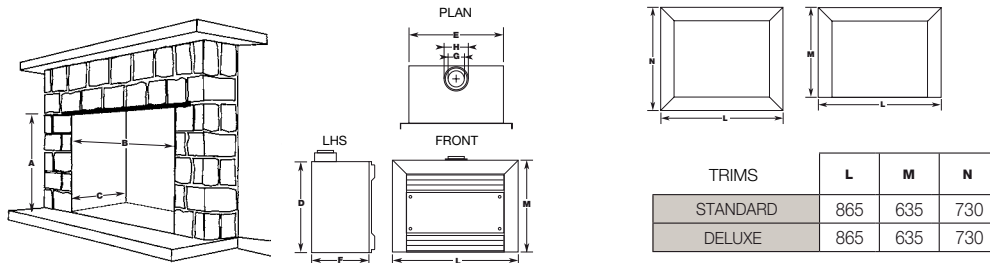

SPECIFICATIONS & CONSTRUCTION

NEW CONSTRUCTION

	A	B	C	D	E	F	G	H	I	J	K	L	M	NG Mj/h	LP Mj/h	KW OUTPUT	STAR RATING	GPO REQ'D	VENTILATION
STANDARD ZC	720	780	450	610	675	400	100	150	50	100	50	865	635	28	28	6.0	2.4	YES	NOT REQUIRED
DELUXE ZC	720	780	450	610	675	400	100	150	50	100	50	865	635	28	28	6.1	4.0	YES	NOT REQUIRED

Also available in inbuilt configuration for working masonry fireplaces.

Refer to TRIMS section for 4 sided trim dimensions

EXISTING FIREPLACES

TRIMS

INBUILT	Minimum			D	E	F	NG Mj/h	LP Mj/h	GPO REQ'D	VENTILATION
	A	B	C							
STANDARD	610	610	370	600	600	360	28	28	YES	NOT REQUIRED
DELUXE	610	610	370	600	600	360	28	28	YES	NOT REQUIRED