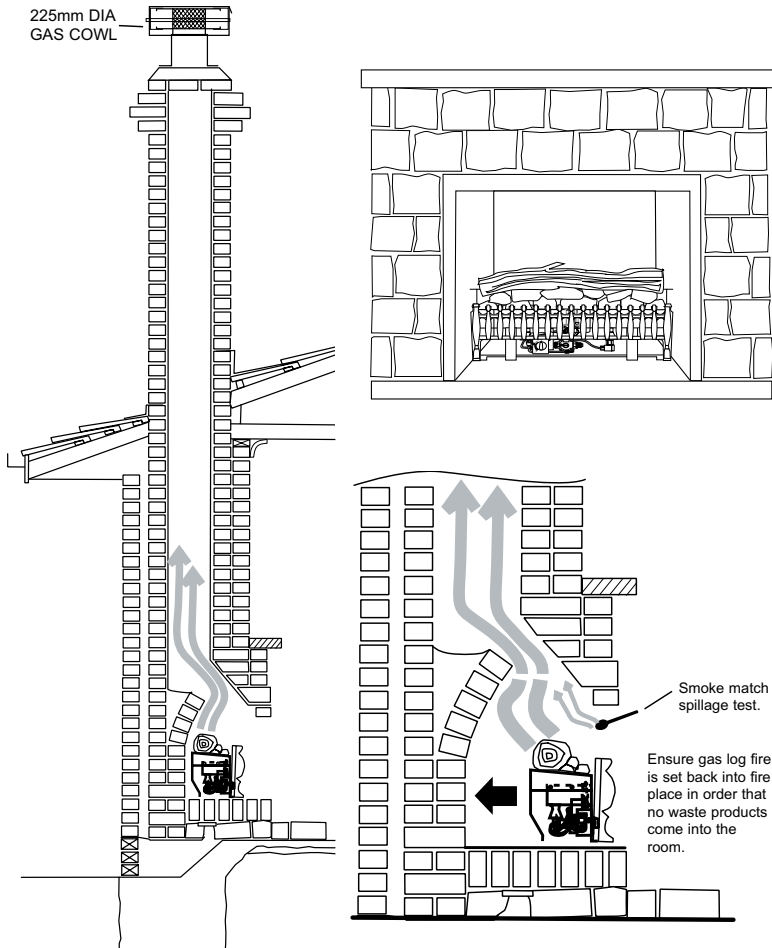

SPECIFICATIONS & CONSTRUCTION

	A	B	C	Mj/hr (NG)	Mj/hr (LPG)
320	185	320	150	23	20
360	185	360	150	26	21
400	185	400	210	28	21
540	185	540	210	37	33
750	185	750	210	39	34
1000	185	1000	210	49	49
DBL	150	540	280	54	43

All dimensions in mm.

Note: The room in which the gas fire is located must have a minimum ventilation opening of 40,000m²

* When using a pebble tray or pedestal and base only.

Warranty: Provided your Real Flame Gas Fire is installed by a licensed Gas Fitter in accordance with our Installation Instructions and operated in accordance with our Operating Manual, your Firebox is warranted for ten years and all other parts for one year from date of purchase. Refer to our website or our Installation and Operating Manual for a comprehensive warranty.

Head Office/Factory/Showroom

1340 Ferntree Gully Road
Scoresby VIC 3179
T 03 8706 2000

Showrooms

300 Swan St, Richmond, VIC
T 03 9428 4443

2a Gordon Ave, Geelong West, VIC
T 03 5229 0844

9 Lonsdale St, Dandenong, VIC
T 03 9702 4707

546 Pacific Hwy, Chatswood, NSW
T 02 8905 0189

36 Kareena Rd, Miranda, NSW
T 02 8513 6202

173-175 Magill Rd, Norwood, SA
T 08 8132 0371

46 Douglas St, Milton, QLD
T 07 3368 2011

47-53 McDonald St East, Osborne Park, WA
T 08 9444 9900

88 Wollongong St, Fyshwick, ACT
T 02 6280 552

Available from