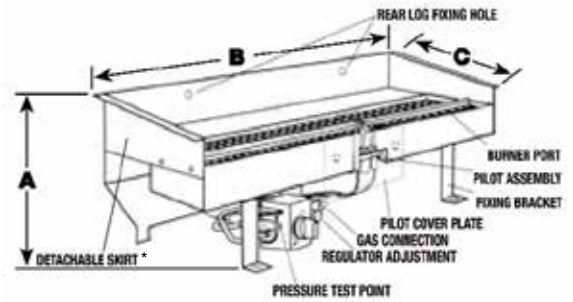

SPECIFICATIONS & CONSTRUCTION

	A	B	C	Mj/hr (NG)	Mj/hr (LPG)
320	185	320	150	23	20
360	185	360	150	26	21
400	185	400	210	28	21
540	185	540	210	37	33
750	185	750	210	39	34
1000	185	1000	210	49	49
DBL	150	540	280	54	43

All dimensions in mm.

Note: The room in which the gas fire is located must have a minimum ventilation opening of 40,000m²

* When using a pebble tray or pedestal and base only.

Warranty: Provided your Real Flame Gas Fire is installed by a licensed Gas Fitter in accordance with our Installation Instructions and operated in accordance with our Operating Manual, your Firebox is warranted for ten years and all other parts for one year from date of purchase. Refer to our website or our Installation and Operating Manual for a comprehensive warranty.

Head Office/Factory/Showroom

1340 Ferntree Gully Road
Scoresby VIC 3179
T 03 8706 2000

Showrooms

300 Swan St, Richmond, VIC
T 03 9428 4443

2a Gordon Ave, Geelong West, VIC
T 03 5229 0844

9 Lonsdale St, Dandenong, VIC
T 03 9702 4707

546 Pacific Hwy, Chatswood, NSW
T 02 8905 0189

36 Kareena Rd, Miranda, NSW
T 02 8513 6202

173-175 Magill Rd, Norwood, SA
T 08 8132 0371

46 Douglas St, Milton, QLD
T 07 3368 2011

47-53 McDonald St East, Osborne Park, WA
T 08 9444 9900

88 Wollongong St, Fyshwick, ACT
T 02 6280 552

Available from