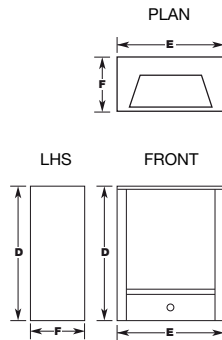

EXISTING FIREPLACES

INBUILT	Minimum			D	E	F	NG Mj/h	LP Mj/h	GPO REQ'D	VENTILATION
	A	B	C							
HOT BOX	580	470	240	570	460	230	26	265	NO	40000mm²

Warranty: Provided your Real Flame Gas Fire is installed by a licensed Gas Fitter in accordance with our Installation Instructions and operated in accordance with our Operating Manual, your Firebox is warranted for ten years and all other parts for one year from date of purchase. Refer to our website or our Installation and Operating Manual for a comprehensive warranty.

Head Office/Factory/ Showroom

1340 Ferntree Gully Road
Scoresby VIC 3179
T 03 8706 2000

Showrooms

300 Swan St, Richmond, VIC
T 03 9428 4443

2a Gordon Ave, Geelong West, VIC
T 03 5229 0844

9 Lonsdale St, Dandenong, VIC
T 03 9702 4707

546 Pacific Hwy, Chatswood, NSW
T 02 8905 0189

36 Kareena Rd, Miranda, NSW
T 02 8513 6202

173-175 Magill Rd, Norwood, SA
T 08 8132 0371

46 Douglas St, Milton, QLD
T 07 3368 2011

47-53 McDonald St East, Osborne Park, WA
T 08 9444 9900

88 Wollongong St, Fyshwick, ACT
T 02 6280 552

Available from