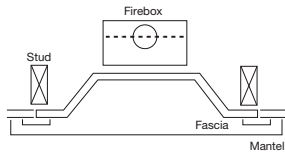

SPECIFICATIONS & CONSTRUCTION

NEW CONSTRUCTION