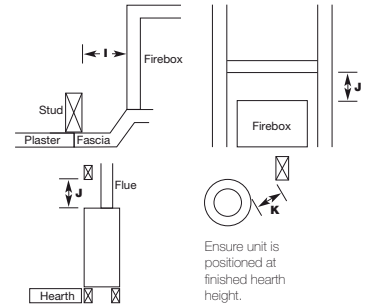

SPECIFICATIONS & CONSTRUCTION

NEW CONSTRUCTION

NOTE:
Install unit and
flue prior to
plastering.

NOTE:
Plaster to run
beyond studs
and behind fascia

Clearance to Combustibles

	A	B	C	D	E	F	G	H	I	J	K	NG Mj/h	LP Mj/h	GPO REQ'D	VENTILATION
CAST FASCIA	920	915	425	700	460	305	150	200	25	100	25	26	23	NO	18000mm ²

EXISTING FIREPLACES

INBUILT	Minimum			D	E	F	NG Mj/h	LP Mj/h	GPO REQ'D	VENTILATION
	A	B	C							
HOT BOX	580	470	240	570	460	230	26	265	NO	40000mm ²

Warranty: Provided your Real Flame Gas Fire is installed by a licensed Gas Fitter in accordance with our Installation Instructions and operated in accordance with our Operating Manual, your Firebox is warranted for ten years and all other parts for one year from date of purchase. Refer to our website or our Installation and Operating Manual for a comprehensive warranty.