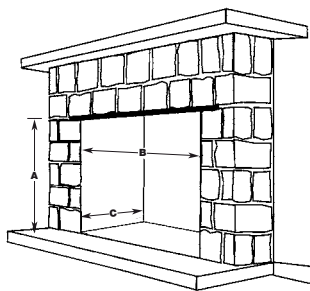

Hot Box

- 🔥 Conceived, designed, researched, developed and built in Australia
- 🔥 Radiant heat up to 20m²
- 🔥 Conventional or Power flue

- 🔥 Coals
- 🔥 New or existing applications
- 🔥 Old world
- 🔥 Natural gas or LPG

SPECIFICATIONS & CONSTRUCTION

NEW CONSTRUCTION

NOTE:
Install unit and
flue prior to
plastering.

NOTE:
Plaster to run
beyond studs
and behind fascia

Clearance to Combustibles

	A	B	C	D	E	F	G	H	I	J	K	NG Mj/h	LP Mj/h	GPO REQ'D	VENTILATION
CAST FASCIA	920	915	425	700	460	305	150	200	25	100	25	26	23	NO	18000mm ²

EXISTING FIREPLACES

INBUILT	Minimum			D	E	F	NG Mj/h	LP Mj/h	GPO REQ'D	VENTILATION
	A	B	C							
HOT BOX	580	470	240	570	460	230	26	265	NO	40000mm ²

Warranty: Provided your Real Flame Gas Fire is installed by a licensed Gas Fitter in accordance with our Installation Instructions and operated in accordance with our Operating Manual, your Firebox is warranted for ten years and all other parts for one year from date of purchase. Refer to our website or our Installation and Operating Manual for a comprehensive warranty.