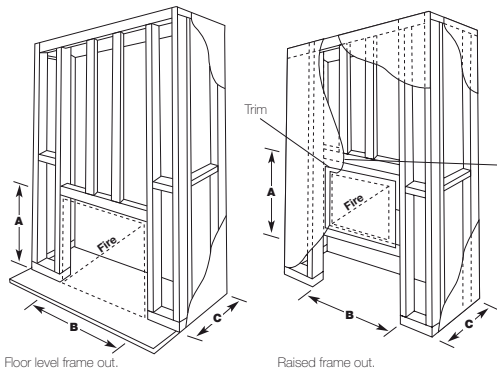

SPECIFICATIONS & CONSTRUCTION

NEW CONSTRUCTION