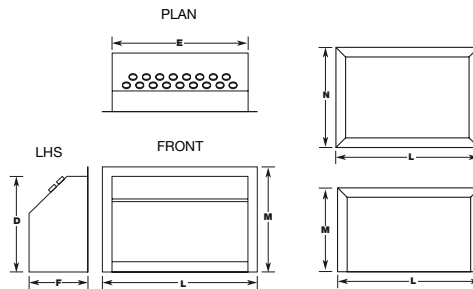

Also available in inbuilt configuration for working masonry fireplaces.

Refer to TRIMS section for 4 sided trim dimensions

EXISTING FIREPLACES

	A	B	C	D	E	F	L	M	NG Mj/h	LP Mj/h	GPO REQ'D	VENTILATION
HEATSEEKER 600	610	620	380	605	610	370	740	670	37	31	YES	40000mm ²
HEATSEEKER 700	610	720	380	605	710	370	840	670	37	31	YES	40000mm ²
HEATSEEKER 850	610	870	380	605	860	370	990	670	39	36	YES	40000mm ²
HEATSEEKER 1000	610	1020	380	605	1005	370	1140	670	39	36	YES	40000mm ²
HEATSEEKER 1500	610	1510	380	600	1505	370	1650	670	55	48	YES	40000mm ²