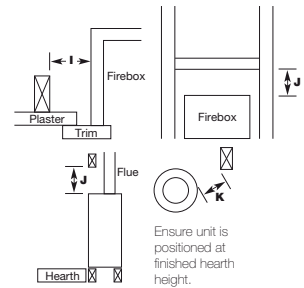

SPECIFICATIONS & CONSTRUCTION

NEW CONSTRUCTION

NOTE:
Install unit and
flue prior to
plastering.

NOTE:
Plaster to run
beyond studs
and behind trim
or square edge.

Clearance to Combustibles

	A	B	C	D	E	F	G	H	I	J	K	L	M	NG Mj/h	LP Mj/h	GPO REQ'D	VENTILATION
600	750	750	450	650	675	415	150	200	25	100	25	740	670	37	31	YES	18000mm ²
700	750	850	450	650	775	415	150	200	25	100	25	840	670	37	31	YES	18000mm ²
850	750	1000	450	650	930	415	200	250	25	100	25	990	670	39	36	YES	32000mm ²
1000	750	1150	450	650	1075	415	200	250	25	100	25	1140	670	39	36	YES	32000mm ²
1500	750	1650	450	650	1575	415	225	275	25	100	25	1630	670	49	49	YES	49000mm ²

Also available in inbuilt configuration for working masonry fireplaces.

Refer to TRIMS section for 4 sided trim dimensions

EXISTING FIREPLACES

	A	B	C	D	E	F	L	M	NG Mj/h	LP Mj/h	GPO REQ'D	VENTILATION
HEATSEEKER 600	610	620	380	605	610	370	740	670	37	31	YES	40000mm ²
HEATSEEKER 700	610	720	380	605	710	370	840	670	37	31	YES	40000mm ²
HEATSEEKER 850	610	870	380	605	860	370	990	670	39	36	YES	40000mm ²
HEATSEEKER 1000	610	1020	380	605	1005	370	1140	670	39	36	YES	40000mm ²
HEATSEEKER 1500	610	1510	380	600	1505	370	1650	670	55	48	YES	40000mm ²