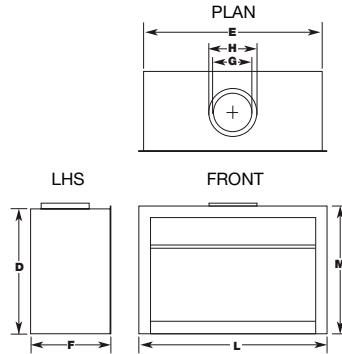

NOTE:
Install unit and
flue prior to
plastering.

NOTE:
Plaster to run
beyond studs
and behind trim
or square edge.