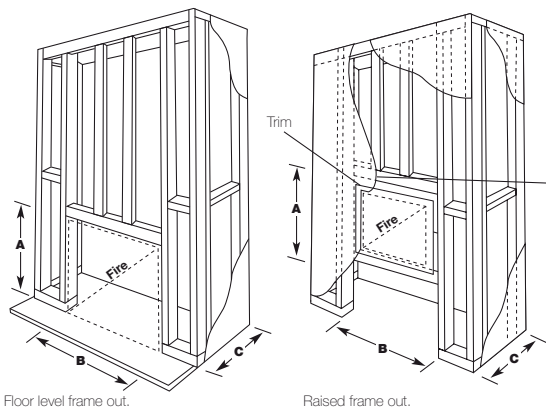

SPECIFICATIONS & CONSTRUCTION

NOTE: Install unit and flue prior to plastering.

NOTE: Plaster to run beyond studs and behind trim or square edge.