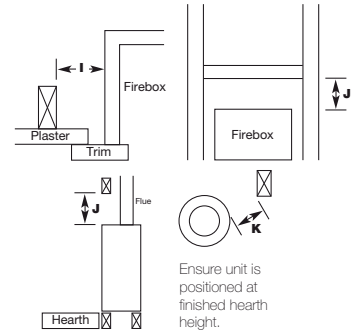

SPECIFICATIONS & CONSTRUCTION

NOTE: Install unit and flue prior to plastering.

NOTE: Plaster to run beyond studs and behind trim or square edge.

Clearance to Combustibles

	A	B	C	D	E	F	G	H	I	J	K	L	M	NG Mj/h	LP Mj/h	KW OUTPUT	STAR RATING	GPO REQ'D	VENTILATION
600	890	690	475	785	580	380	100	180	50	100	50	790	840	26	26	5.89	4.50	YES	NOT REQUIRED
900	890	970	475	780	860	410	100	180	50	100	50	1020	840	30	30	6.93	4.06	YES	NOT REQUIRED