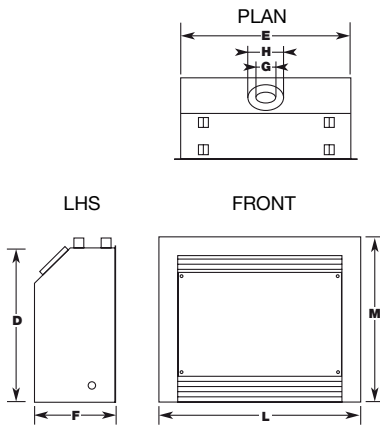

TRIMS

TRIMS	L	M	N
600	790	840	930
900	1020	840	930

Warranty: Provided your Real Flame Gas Fire is installed by a licensed Gas Fitter in accordance with our Installation Instructions and operated in accordance with our Operating Manual, your Firebox is warranted for ten years and all other parts for one year from date of purchase. Refer to our website or our Installation and Operating Manual for a comprehensive warranty.

Head Office/Factory/Showroom

1340 Ferntree Gully Road
Scoresby VIC 3179
T 03 8706 2000

Showrooms

300 Swan St, Richmond, VIC
T 03 9428 4443

2a Gordon Ave, Geelong West, VIC
T 03 5229 0844

9 Lonsdale St, Dandenong, VIC
T 03 9702 4707

546 Pacific Hwy, Chatswood, NSW
T 02 8905 0189

36 Kareena Rd, Miranda, NSW
T 02 8513 6202

173-175 Magill Rd, Norwood, SA
T 08 8132 0371

46 Douglas St, Milton, QLD
T 07 3368 2011

47-53 McDonald St East, Osborne Park, WA
T 08 9444 9900

88 Wollongong St, Fyshwick, ACT
T 02 6280 552