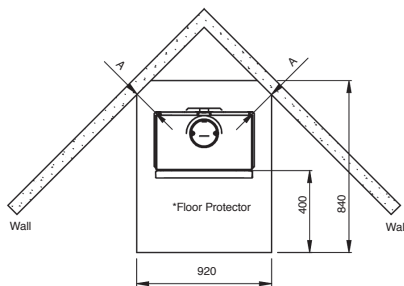

View 8 woodburning with optional glass top plate

Technical Information

General Specifications:

Product Size:	Small
Emissions (g/kg):	1.8
Flame Viewing Area:	440mm (w) x 280mm (h)
Room Size:	168m ²
Flue Outlet Size:	6inch (153mm)

Bench Dimensions: (w x h x d) mm

Bench 100 low	1000 x 250 x 420
Bench 100 high	1000 x 350 x 420
Bench 120 high	1200 x 350 x 420
Bench 140 high	1400 x 350 x 420
Bench 180 high	1800 x 350 x 480

Distance to heat sensitive material

Corner Position Clearances

	Dimension A
No Heat Shield	Not Tested
Rear Heat Shield Only	400mm
Rear & Side Heat Shield	250mm

Parallel Position Clearances (No Bench)

	Dimension A	Dimension B
No Heat Shield	500mm	650mm
Rear Heat Shield Only	400mm	250mm
Rear & Side Heat Shield	350mm	250mm