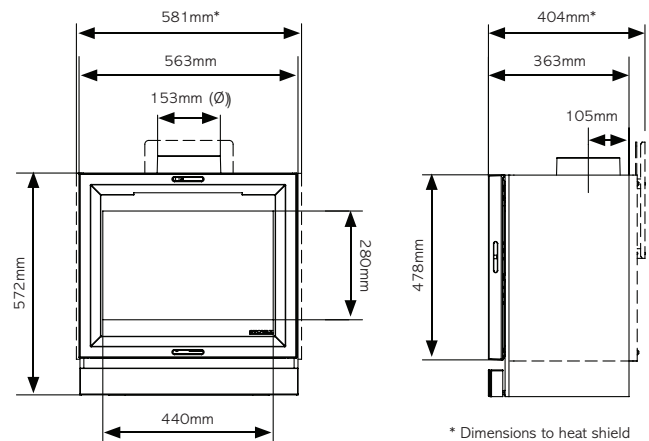

View 8 woodburning with optional glass top plate

Technical Information

General Specifications:

Product Size:	Small
Emissions (g/kg):	1.8
Flame Viewing Area:	440mm (w) x 280mm (h)
Room Size:	168m ²
Flue Outlet Size:	6inch (153mm)

Bench Dimensions: (w x h x d) mm

Bench 100 low	1000 x 250 x 420
Bench 100 high	1000 x 350 x 420
Bench 120 high	1200 x 350 x 420
Bench 140 high	1400 x 350 x 420
Bench 180 high	1800 x 350 x 480

Distance to heat sensitive material

Corner Position Clearances

	Dimension A
No Heat Shield	Not Tested
Rear Heat Shield Only	400mm
Rear & Side Heat Shield	250mm

Parallel Position Clearances (No Bench)

	Dimension A	Dimension B
No Heat Shield	500mm	650mm
Rear Heat Shield Only	400mm	250mm
Rear & Side Heat Shield	350mm	250mm

Parallel Position with Bench

	Dim A	Dim B
No Heat Shield	500mm	650mm
Rear Heat Shield Only	400mm	250mm
Rear & Side Heat Shield	350mm	250mm

The information on these pages is to assist you in your choice of a suitable Stovax stove. This is not intended to be all the information required for installation. This information, along with minimum distances to combustible materials, can be obtained from your local Stovax retailer or you can download the full installation instructions from the website at stovax.com.au