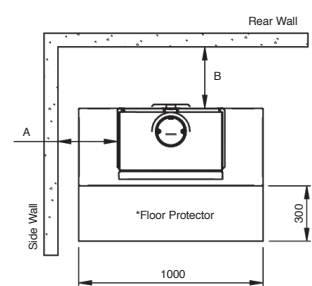

View 8 woodburning with optional glass top plate

Technical Information

General Specifications:

Product Size:	Small
Emissions (g/kg):	1.8
Flame Viewing Area:	440mm (w) x 280mm (h)
Room Size:	168m ²
Flue Outlet Size:	6inch (153mm)

Bench Dimensions: (w x h x d) mm

Bench 100 low	1000 x 250 x 420
Bench 100 high	1000 x 350 x 420
Bench 120 high	1200 x 350 x 420
Bench 140 high	1400 x 350 x 420
Bench 180 high	1800 x 350 x 480

Distance to heat sensitive material

Corner Position Clearances

	Dimension A
No Heat Shield	Not Tested
Rear Heat Shield Only	400mm
Rear & Side Heat Shield	250mm

Parallel Position Clearances (No Bench)

	Dimension A	Dimension B
No Heat Shield	500mm	650mm
Rear Heat Shield Only	400mm	250mm
Rear & Side Heat Shield	350mm	250mm

Parallel Position with Bench

	Dim A	Dim B
No Heat Shield	500mm	650mm
Rear Heat Shield Only	400mm	250mm
Rear & Side Heat Shield	350mm	250mm

The information on these pages is to assist you in your choice of a suitable Stovax stove. This is not intended to be all the information required for installation. This information, along with minimum distances to combustible materials, can be obtained from your local Stovax retailer or you can download the full installation instructions from the website at stovax.com.au