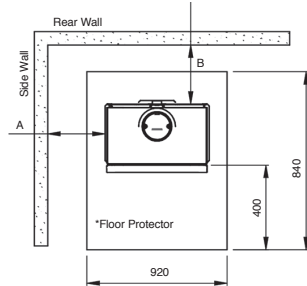

View 8 woodburning with optional glass top plate

Technical Information

General Specifications:

Product Size:	Small
Emissions (g/kg):	1.8
Flame Viewing Area:	440mm (w) x 280mm (h)
Room Size:	168m ²
Flue Outlet Size:	6inch (153mm)

Bench Dimensions: (w x h x d) mm

Bench 100 low	1000 x 250 x 420
Bench 100 high	1000 x 350 x 420
Bench 120 high	1200 x 350 x 420
Bench 140 high	1400 x 350 x 420
Bench 180 high	1800 x 350 x 480

Distance to heat sensitive material

Corner Position Clearances

	Dimension A
No Heat Shield	Not Tested
Rear Heat Shield Only	400mm
Rear & Side Heat Shield	250mm

Parallel Position Clearances (No Bench)

	Dimension A	Dimension B
No Heat Shield	500mm	650mm
Rear Heat Shield Only	400mm	250mm
Rear & Side Heat Shield	350mm	250mm

Parallel Position with Bench

	Dim A	Dim B
No Heat Shield	500mm	650mm
Rear Heat Shield Only	400mm	250mm
Rear & Side Heat Shield	350mm	250mm

The information on these pages is to assist you in your choice of a suitable Stovax stove. This is not intended to be all the information required for installation. This information, along with minimum distances to combustible materials, can be obtained from your local Stovax retailer or you can download the full installation instructions from the website at stovax.com.au