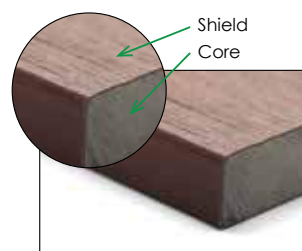

Maintenance Free, Composite Timber Products

Decking

Cladding

The UltraShield Difference

UltraShield is a 360° fully capped wood plastic composite. All four sides are shielded for ultra protection against moisture and guaranteed durability.

Screening

Benefits

- ✓ Full 360° Capping for Ultra Protection
- ✓ Natural look and feel of timber & wood
- ✓ Maintenance free - no oiling or painting!
- ✓ Made from 95% recycled material
- ✓ Backed by a 25-year limited warranty
- ✓ Hidden clip system
- ✓ Stain & mould resistant
- ✓ Termite resistant
- ✓ UV resistant
- ✓ BAL 29 Rated for fire prone areas

Decking Profiles

Code	Product	Specifications	Length	Max. Span	Fixing Method	Slip Rating*	Colours
UH02	Grooved Hollow Deck Board	138mm x 23mm	4.88m	350mm	Hidden Fasteners	R11	 STONE GREY ANTIQUE TEAK
US06	Solid Fascia Board	138mm x 15mm	4.88m	n/a	Screw Fix	n/a	
US07	Solid Straight Edge Deck Board	138mm x 23mm	4.88m	400mm	Screw Fix	R11	 WALNUT IPE
US48	Solid Straight Edge Deck Board	138mm x 25mm	4.88m	450mm	Screw Fix	R11	 IPE ANTIQUE PILBARA
US49	Grooved Solid Deck Board	138mm x 25mm	4.88m	450mm	Hidden Fasteners	R11	

**Slip rating applies to textured side of the board only.

Screening Profiles

Code	Product	Specifications	Length	Max. Span	Fixing Method	Colours
US36	Solid Screen Board	70mm x 15mm	5.4m	900mm	Screw Fix or Aluminium Channel	 SILVER GREY TEAK IPE
UH17	Hollow Screen Board	60mm x 42mm	5.4m	1500mm	Screw Fix	 IPE
UH25	Hollow Screen Board	100mm x 52mm	5.4m	3000mm	Screw Fix	