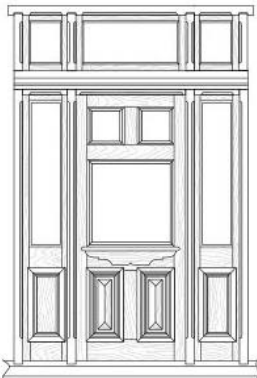

1 LIGHT
1 PANEL GLAZED
620 / 720 / 820
x 2040 / 2340 x 40

1 LIGHT
FRENCH DOOR GLAZED
620 / 720 / 820
x 2040 / 2340 x 40

DETAILS	DIMENSIONS (MM)	PRICE
1 Light 1 Panel (Glazed)	620/720/820 x 2040 x 40	\$ 299.00
1 Light 1 Panel (Glazed)	620/720/820 x 2340 x 40	\$ 318.00
1 Light 1 Panel Side Light (Glazed)	420 x 2040 x 40	\$ 252.00
1 Light (Glazed)	620/720/820 x 2040 x 40	\$ 299.00
1 Light (Glazed)	620/720/820 x 2340 x 40	\$ 318.00

SUBLACO RESTORATION

EST. 1981

French Doors

SOLID TIMBER

10 LIGHT FRENCH
DOOR GLAZED
620 / 720 / 820
x 2040 x 40

5 LIGHT
SIDE LIGHT
GLAZED
420 x 2040 x 40

DETAILS	DIMENSIONS (MM)	PRICE
10 Light (Glazed)	620/720/820 x 2040 x 40	\$ 352.00
5 Light Side Light (Glazed)	420 x 2040 x 40	\$ 279.00

French Doors

SOLID TIMBER

6 LIGHT 1 PANEL
GLAZED FRENCH DOOR
620 / 720 / 820 x 2040 x 40

DETAILS	DIMENSIONS (MM)	PRICE
6 Light 1 Panel (Glazed)	620/720/820 x 2040 x 40	\$ 347.00

Traditional Entry Door

SOLID TIMBER

Glazing options available to suit this entry frame.

TRADITIONAL ENTRY DOOR
WITH SIDE AND HEAD PANEL

DETAILS	PRICE
Traditional Entry Frame, Fanlight Sashes, Door	P.O.A

SUBLACO RESTORATION

EST. 1981

Federation Flydoor