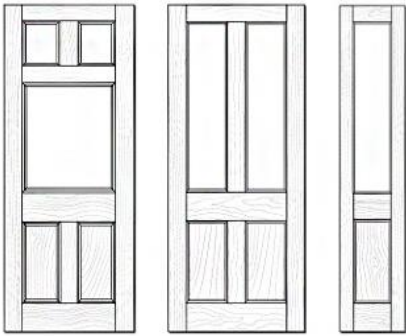

SUBLACO RESTORATION

EST. 1981

Internal Doors

SOLID TIMBER

3 LIGHT
2 PANEL
820 x 2040 x 40

2 LIGHT
2 PANEL
820 x 2040 x 40

1 LIGHT
1 PANEL
SIDE LIGHT
420 x 2040 x 40

DETAILS	DIMENSIONS (MM)	PRICE
3 Light 2 Panel	820 x 2040 x 40	\$ 299.00
2 Light 2 Panel	820 x 2040 x 40	\$ 319.00
1 Light 1 Panel Side Light	420 x 2040 x 40	\$ 249.00

Internal Doors

ENGINEERED TIMBER

BUNGALOW
620 / 720 / 820
x 2040 x 35

BUNGALOW
1 LIGHT 2 PANEL
720 / 820 x 2040 x 35

DETAILS	DIMENSIONS (MM)	PRICE
Bungalow	620/720/820/870 x 2040 x 35	\$ 239.00
Bungalow 1 Light 2 Panel	720/820 x 2040 x 35	\$ 239.00

Internal Doors

SOLID TIMBER

9 LIGHT
2 PANEL
GLAZED
820 x 2040 x 40

2 LIGHT
2 PANEL
820 x 2040 x 40

DETAILS	DIMENSIONS (MM)	PRICE
9 Light 2 Panel (Glazed)	820 x 2040 x 40	\$ 369.00
2 Light 2 Panel	820 x 2040 x 40	\$ 319.00