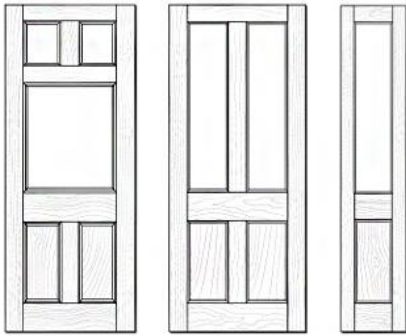

SUBLACO RESTORATION

EST. 1981

Internal Doors

SOLID TIMBER

3 LIGHT
2 PANEL
820 x 2040 x 40

2 LIGHT
2 PANEL
820 x 2040 x 40

1 LIGHT
1 PANEL
SIDE LIGHT
420 x 2040 x 40

DETAILS	DIMENSIONS (MM)	PRICE
3 Light 2 Panel	820 x 2040 x 40	\$ 299.00
2 Light 2 Panel	820 x 2040 x 40	\$ 319.00
1 Light 1 Panel Side Light	420 x 2040 x 40	\$ 249.00

Internal Doors

ENGINEERED TIMBER

BUNGALOW
620 / 720 / 820
x 2040 x 35

BUNGALOW
1 LIGHT 2 PANEL
720 / 820 x 2040 x 35

DETAILS	DIMENSIONS (MM)	PRICE
Bungalow	620/720/820/870 x 2040 x 35	\$ 239.00
Bungalow 1 Light 2 Panel	720/820 x 2040 x 35	\$ 239.00

Internal Doors

SOLID TIMBER

9 LIGHT
2 PANEL
GLAZED
820 x 2040 x 40

2 LIGHT
2 PANEL
820 x 2040 x 40

DETAILS	DIMENSIONS (MM)	PRICE
9 Light 2 Panel (Glazed)	820 x 2040 x 40	\$ 369.00
2 Light 2 Panel	820 x 2040 x 40	\$ 319.00