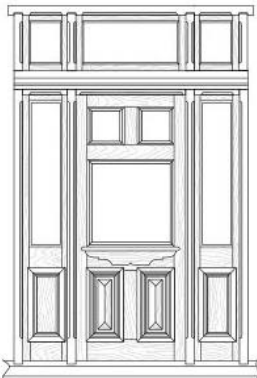

SUBLACO RESTORATION

EST. 1981

French Doors

SOLID TIMBER

10 LIGHT FRENCH
DOOR GLAZED
620 / 720 / 820
x 2040 x 40

5 LIGHT
SIDE LIGHT
GLAZED
420 x 2040 x 40

DETAILS	DIMENSIONS (MM)	PRICE
10 Light (Glazed)	620/720/820 x 2040 x 40	\$ 352.00
5 Light Side Light (Glazed)	420 x 2040 x 40	\$ 279.00

French Doors

SOLID TIMBER

6 LIGHT 1 PANEL
GLAZED FRENCH DOOR
620 / 720 / 820 x 2040 x 40

DETAILS	DIMENSIONS (MM)	PRICE
6 Light 1 Panel (Glazed)	620/720/820 x 2040 x 40	\$ 347.00

Traditional Entry Door

SOLID TIMBER

Many styles of Leadlights available to suit this entry frame.

TRADITIONAL ENTRY DOOR
WITH SIDE AND HEAD PANEL

DETAILS	PRICE
Traditional Entry Frame, Fanlight Sashes, Door	P.O.A

SUBLACO RESTORATION

EST. 1981

Federation Flydoor

SOLID TIMBER

Mesh options available in store.

FEDERATION
FLYDOOR
820 x 2040 x 25

DETAILS	DIMENSIONS (MM)	PRICE
Meranti Federation Flydoor	820/870 x 2040 x 25	\$ 240.00
Jarrah Federation Flydoor	820 x 2040 x 25	\$ 495.00
Tuff Mesh Fly Screen	2000 x 910	\$ 68.95
Fitting of Beading and Tuff Mesh to Flydoor		\$ 75.00