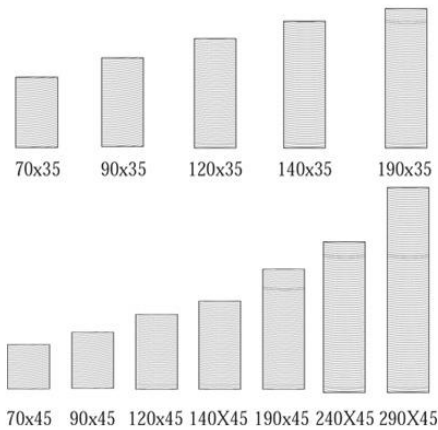

Millboard Weathered Decking

The Millboard Weathered range allows you to add a characterful worn look. Suitable for contemporary or traditional settings

COLOUR	DIMENSIONS (MM)	LENGTHS (M)	PRICE EA	M ²
Driftwood	200 x 32	3.2	\$ 166.65	\$ 254.08
Carbonised Emberred	200 x 32	3.2	\$ 166.65	\$ 254.08
Vintage	200 x 32	3.2	\$ 166.65	\$ 254.08

Millboard Fascia

The Millboard Fascia adds a finishing touch that will really enhance your project

COLOUR	DIMENSIONS (MM)	LENGTHS (M)	PRICE EA
Coppered Oak	148 x 18	3.2	\$ 127.65
Carbonised	148 x 18	3.2	\$ 127.65
Smoked Oak	148 x 18	3.2	\$ 127.65
Golden Oak	148 x 18	3.2	\$ 127.65
Limed Oak	148 x 18	3.2	\$ 127.65
Jarrah	148 x 18	3.2	\$ 127.65
Vintage	148 x 18	3.2	\$ 127.65

Millboard Step Edge

The Millboard Bullnosed Step Edge provides a simple finish for a step or to neatly cap the edges of your decking area

COLOUR	DIMENSIONS (MM)	LENGTHS (M)	PRICE EA
Coppered Oak	50 x 33	3.2	\$ 113.45
Carbonised	50 x 33	3.2	\$ 113.45
Smoked Oak	50 x 33	3.2	\$ 113.45
Golden Oak	50 x 33	3.2	\$ 113.45
Limed Oak	50 x 33	3.2	\$ 113.45
Jarrah	50 x 33	3.2	\$ 113.45
Vintage	50 x 33	3.2	\$ 113.45

Millboard Accessories

COLOUR	SIZE	QUANTITY	PRICE
S/Steel Trim Head Durafix Screw	60 x 4.5	250	\$ 97.50
Touch Up Paint	500ml	1	\$ 55.25

SUBIACO RESTORATION

EST. 1981

H3 - CCA F7 Timber

DIMENSIONS (MM)	LENGTHS (M)	L/M
70 x 35	3.6 / 4.2 / 4.8 / 5.4 / 6.0	\$ 3.92
90 x 35	3.6 / 4.2 / 4.8 / 5.4 / 6.0	\$ 4.60
120 x 35	3.6 / 4.8 / 6.0	\$ 6.29
140 x 35	3.6 / 4.8 / 6.0	\$ 7.35
190 x 35	3.6 / 4.8 / 6.0	\$ 10.47
70 x 45	3.6 / 4.2 / 4.8 / 5.4 / 6.0	\$ 4.81
90 x 45	3.6 / 4.2 / 4.8 / 5.4 / 6.0	\$ 6.16
120 x 45	3.6 / 4.2 / 4.8 / 5.4 / 6.0	\$ 8.80
140 x 45	3.6 / 4.2 / 4.8 / 5.4 / 6.0	\$ 9.58
190 x 45	3.6 / 4.2 / 4.8 / 5.4 / 6.0	\$ 13.13
240 x 45	3.6 / 4.8 / 6.0	\$ 18.16
290 x 45	4.8 / 6.0	\$ 21.91